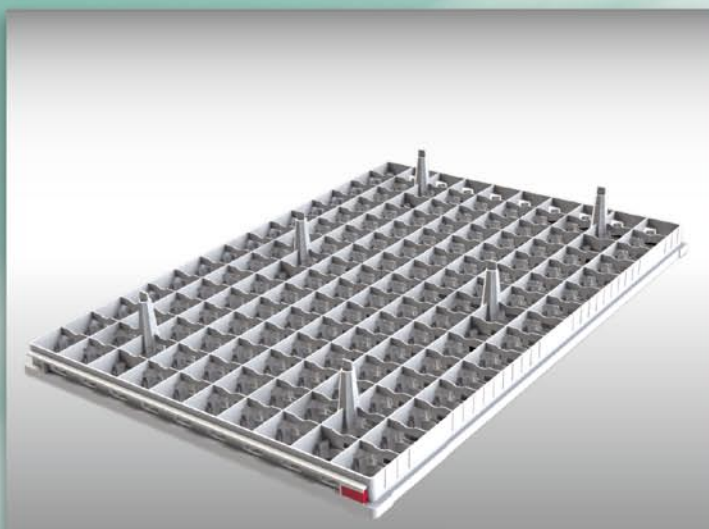

The smart & simple solution
for transport of hatching eggs.

space between trays: 69 mm

space between trays: 29 mm

easy to stack empty

easy to stack loaded

734 x 506 x 37 / 87 mm weight: 1,4 Kg.

1026 x 750 x 160 mm weight: 11,4 Kg.

tracking and tracing per BAR code

tracking and tracing per RIFD micro chip

150 hatching eggs

max. 60 trays per pallet

max. 8.400 eggs

high: 220 cm

The smart & simple solution for transport of hatching eggs.

no need for transport trolleys

100% hygienic - 100% recycled
high quality virgin durable plastic

35% more eggs per truck

customer exclusive colors

pre-hatch-trolley compatible

loading the system

unloading the system