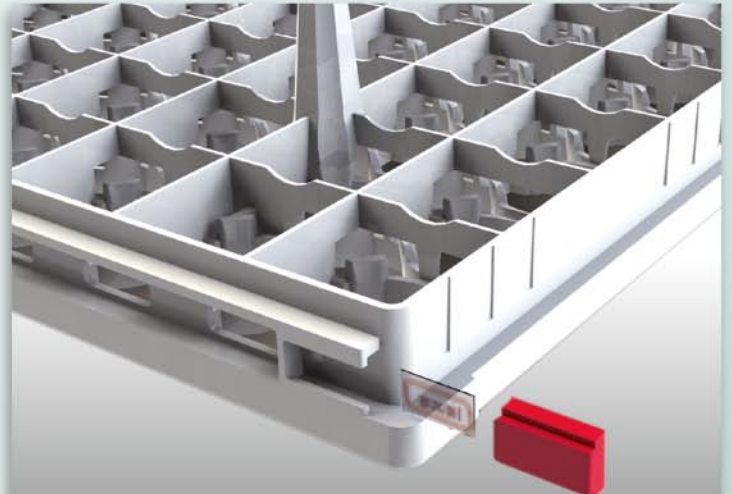

The smart & simple solution
for transport of hatching eggs.

space between trays: 69 mm

space between trays: 29 mm

easy to stack empty

easy to stack loaded

734 x 506 x 37 / 87 mm weight: 1,4 Kg.

1026 x 750 x 160 mm weight: 11,4 Kg.

tracking and tracing per BAR code

tracking and tracing per RIFD micro chip

150 hatching eggs

max. 60 trays per pallet

max. 8.400 eggs

high: 220 cm

The smart & simple solution for transport of hatching eggs.

no need for transport trolleys

100% hygienic - 100% recycled
high quality virgin durable plastic

35% more eggs per truck

customer exclusive colors

pre-hatch-trolley compatible

loading the system

unloading the system