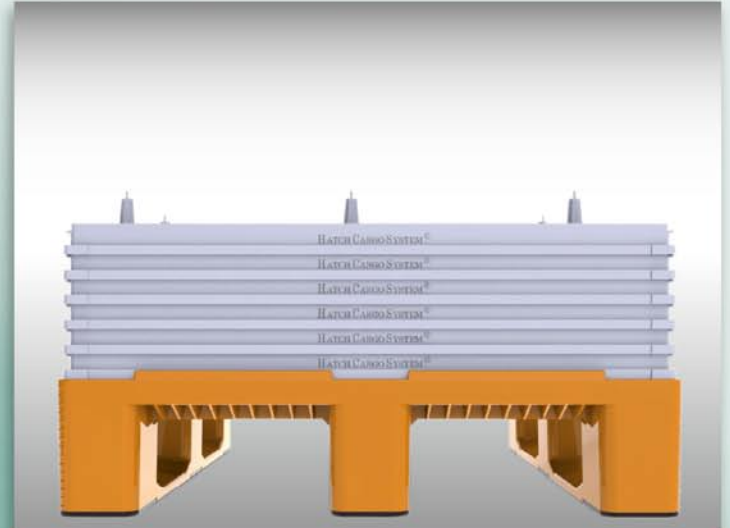

The smart & simple solution
for transport of hatching eggs.

space between trays: 69 mm

space between trays: 29 mm

easy to stack empty

easy to stack loaded

734 x 506 x 37 / 87 mm weight: 1,4 Kg.

1026 x 750 x 160 mm weight: 11,4 Kg.

tracking and tracing per BAR code

tracking and tracing per RIFD micro chip

150 hatching eggs

max. 60 trays per pallet

max. 8.400 eggs

high: 220 cm

The smart & simple solution for transport of hatching eggs.

no need for transport trolleys

100% hygienic - 100% recycled
high quality virgin durable plastic

35% more eggs per truck

customer exclusive colors

pre-hatch-trolley compatible

loading the system

unloading the system