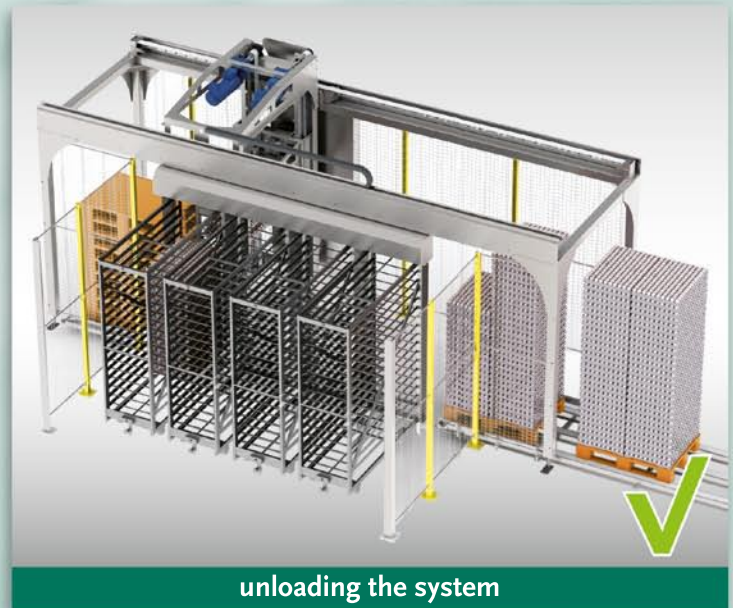

tracking and tracing per BAR code

tracking and tracing per RIFD micro chip

150 hatching eggs

max. 60 trays per pallet

max. 8.400 eggs

high: 220 cm

The smart & simple solution for transport of hatching eggs.

no need for transport trolleys

100% hygienic - 100% recycled
high quality virgin durable plastic

35% more eggs per truck

customer exclusive colors

pre-hatch-trolley compatible

loading the system

unloading the system