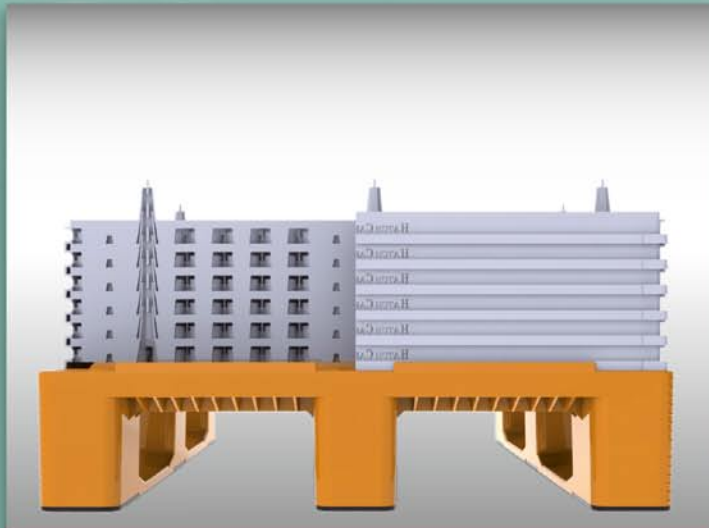

The smart & simple solution
for transport of hatching eggs.

space between trays: 69 mm

space between trays: 29 mm

easy to stack empty

easy to stack loaded

734 x 506 x 37 / 87 mm weight: 1,4 Kg.

1026 x 750 x 160 mm weight: 11,4 Kg.

tracking and tracing per BAR code

tracking and tracing per RIFD micro chip

150 hatching eggs

max. 60 trays per pallet

max. 8.400 eggs

high: 220 cm

The smart & simple solution for transport of hatching eggs.

no need for transport trolleys

100% hygienic - 100% recycled
high quality virgin durable plastic

35% more eggs per truck

customer exclusive colors

pre-hatch-trolley compatible

loading the system

unloading the system