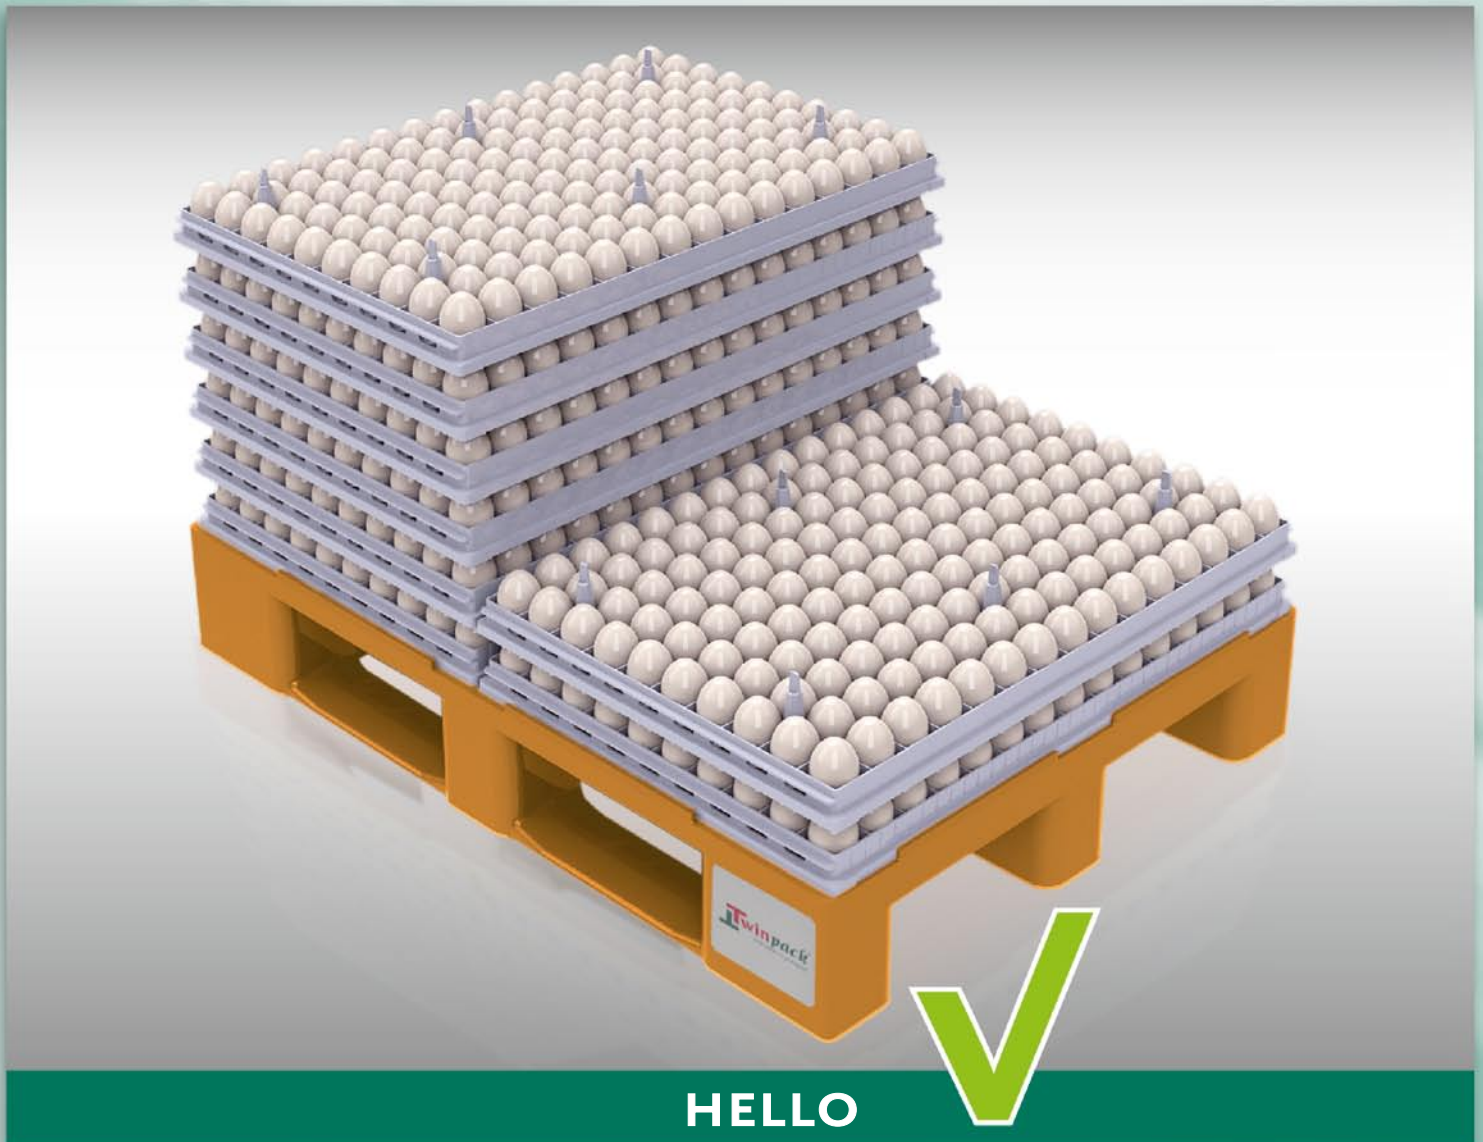

The smart & simple solution
for transport of hatching eggs.

space between trays: 69 mm

space between trays: 29 mm

easy to stack empty

easy to stack loaded

734 x 506 x 37 / 87 mm weight: 1,4 Kg.

1026 x 750 x 160 mm weight: 11,4 Kg.

tracking and tracing per BAR code

tracking and tracing per RIFD micro chip

150 hatching eggs

max. 60 trays per pallet

max. 8.400 eggs

high: 220 cm

The smart & simple solution for transport of hatching eggs.

no need for transport trolleys

100% hygienic - 100% recycled
high quality virgin durable plastic

35% more eggs per truck

customer exclusive colors

pre-hatch-trolley compatible

loading the system

unloading the system