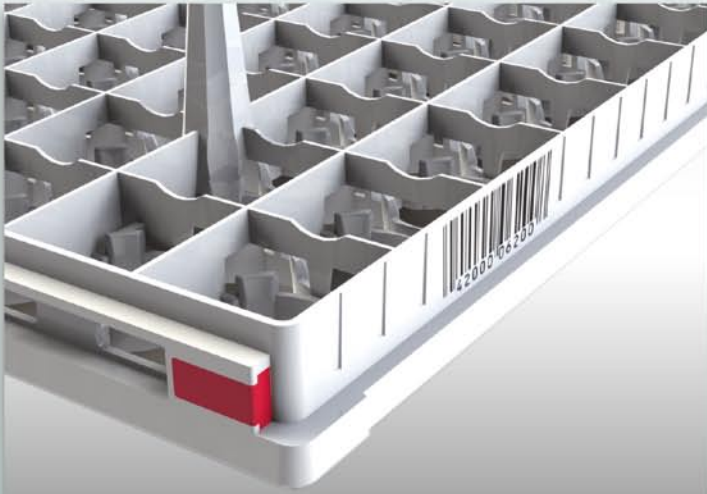

The smart & simple solution
for transport of hatching eggs.

space between trays: 69 mm

space between trays: 29 mm

easy to stack empty

easy to stack loaded

734 x 506 x 37 / 87 mm weight: 1,4 Kg.

1026 x 750 x 160 mm weight: 11,4 Kg.

tracking and tracing per BAR code

tracking and tracing per RIFD micro chip

150 hatching eggs

max. 60 trays per pallet

max. 8.400 eggs

high: 220 cm

The smart & simple solution for transport of hatching eggs.

no need for transport trolleys

100% hygienic - 100% recycled
high quality virgin durable plastic

35% more eggs per truck

customer exclusive colors

pre-hatch-trolley compatible

loading the system

unloading the system