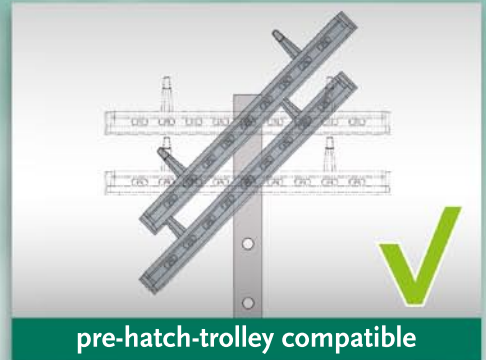

tracking and tracing per BAR code

tracking and tracing per RIFD micro chip

150 hatching eggs

max. 60 trays per pallet

max. 8.400 eggs

high: 220 cm

The smart & simple solution for transport of hatching eggs.

no need for transport trolleys

100% hygienic - 100% recycled
high quality virgin durable plastic

35% more eggs per truck

customer exclusive colors

pre-hatch-trolley compatible

loading the system

unloading the system