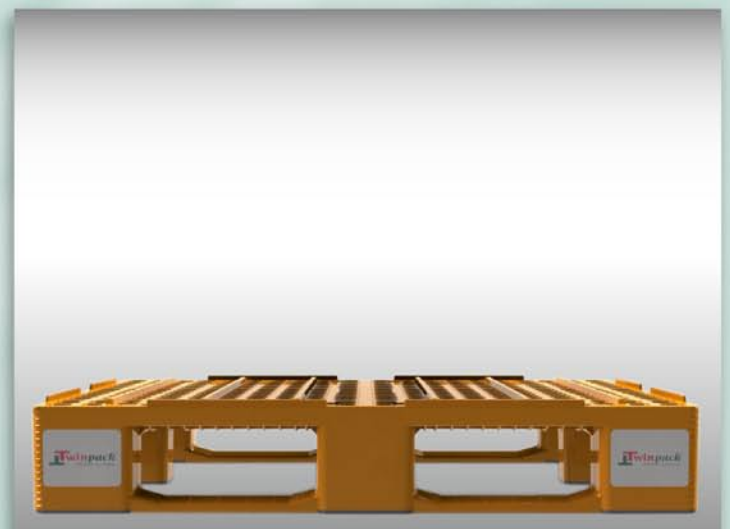

The smart & simple solution
for transport of hatching eggs.

space between trays: 69 mm

space between trays: 29 mm

easy to stack empty

easy to stack loaded

734 x 506 x 37 / 87 mm weight: 1,4 Kg.

1026 x 750 x 160 mm weight: 11,4 Kg.

tracking and tracing per BAR code

tracking and tracing per RIFD micro chip

150 hatching eggs

max. 60 trays per pallet

max. 8.400 eggs

high: 220 cm

The smart & simple solution for transport of hatching eggs.

no need for transport trolleys

100% hygienic - 100% recycled
high quality virgin durable plastic

35% more eggs per truck

customer exclusive colors

pre-hatch-trolley compatible

loading the system

unloading the system