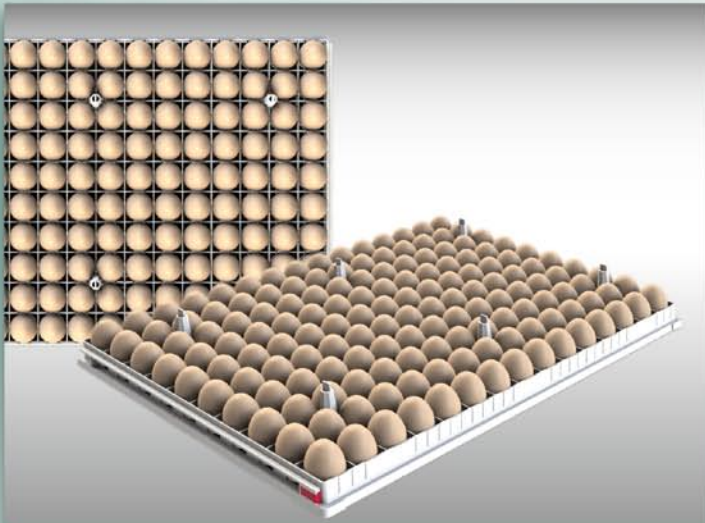

The smart & simple solution
for transport of hatching eggs.

space between trays: 69 mm

space between trays: 29 mm

easy to stack empty

easy to stack loaded

734 x 506 x 37 / 87 mm weight: 1,4 Kg.

1026 x 750 x 160 mm weight: 11,4 Kg.

tracking and tracing per BAR code

tracking and tracing per RIFD micro chip

150 hatching eggs

max. 60 trays per pallet

max. 8.400 eggs

high: 220 cm

The smart & simple solution for transport of hatching eggs.

no need for transport trolleys

100% hygienic - 100% recycled
high quality virgin durable plastic

35% more eggs per truck

customer exclusive colors

pre-hatch-trolley compatible

loading the system

unloading the system