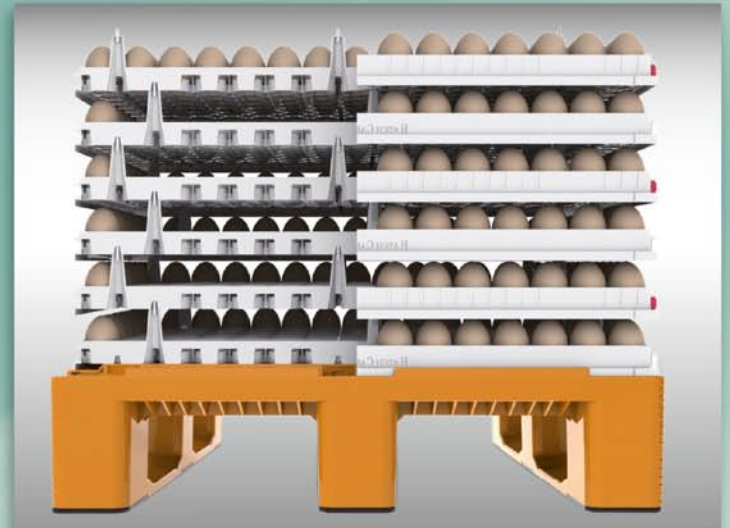

The smart & simple solution
for transport of hatching eggs.

space between trays: 69 mm

space between trays: 29 mm

easy to stack empty

easy to stack loaded

734 x 506 x 37 / 87 mm weight: 1,4 Kg.

1026 x 750 x 160 mm weight: 11,4 Kg.

tracking and tracing per BAR code

tracking and tracing per RIFD micro chip

150 hatching eggs

max. 60 trays per pallet

max. 8.400 eggs

high: 220 cm

The smart & simple solution for transport of hatching eggs.

no need for transport trolleys

100% hygienic - 100% recycled
high quality virgin durable plastic

35% more eggs per truck

customer exclusive colors

pre-hatch-trolley compatible

loading the system

unloading the system