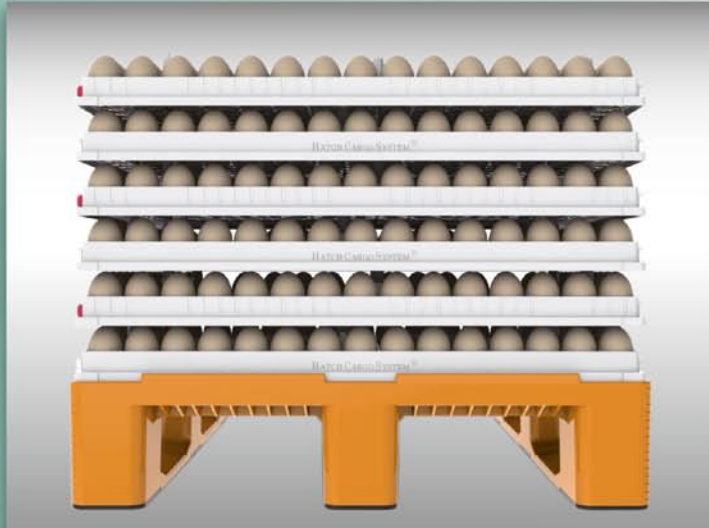

The smart & simple solution
for transport of hatching eggs.

space between trays: 69 mm

space between trays: 29 mm

easy to stack empty

easy to stack loaded

734 x 506 x 37 / 87 mm weight: 1,4 Kg.

1026 x 750 x 160 mm weight: 11,4 Kg.

tracking and tracing per BAR code

tracking and tracing per RIFD micro chip

150 hatching eggs

max. 60 trays per pallet

max. 8.400 eggs

high: 220 cm

The smart & simple solution for transport of hatching eggs.

no need for transport trolleys

100% hygienic - 100% recycled
high quality virgin durable plastic

35% more eggs per truck

customer exclusive colors

pre-hatch-trolley compatible

loading the system

unloading the system