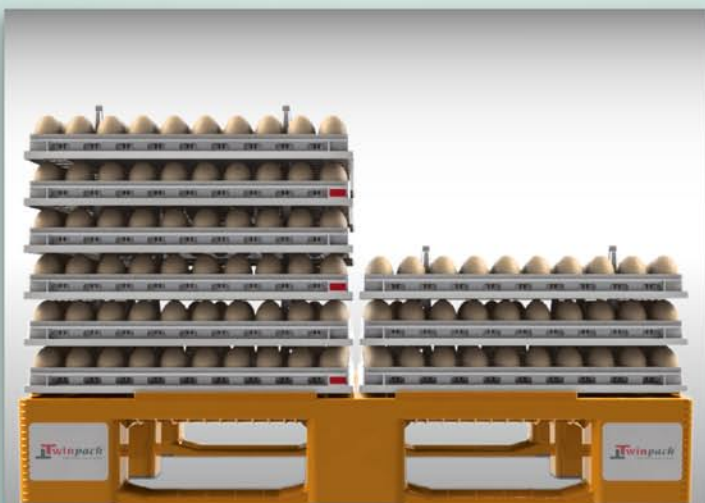

The smart & simple solution
for transport of hatching eggs.

space between trays: 69 mm

space between trays: 29 mm

easy to stack empty

easy to stack loaded

734 x 506 x 37 / 87 mm weight: 1,4 Kg.

1026 x 750 x 160 mm weight: 11,4 Kg.

tracking and tracing per BAR code

tracking and tracing per RIFD micro chip

150 hatching eggs

max. 60 trays per pallet

max. 8.400 eggs

high: 220 cm

The smart & simple solution for transport of hatching eggs.

no need for transport trolleys

100% hygienic - 100% recycled
high quality virgin durable plastic

35% more eggs per truck

customer exclusive colors

pre-hatch-trolley compatible

loading the system

unloading the system